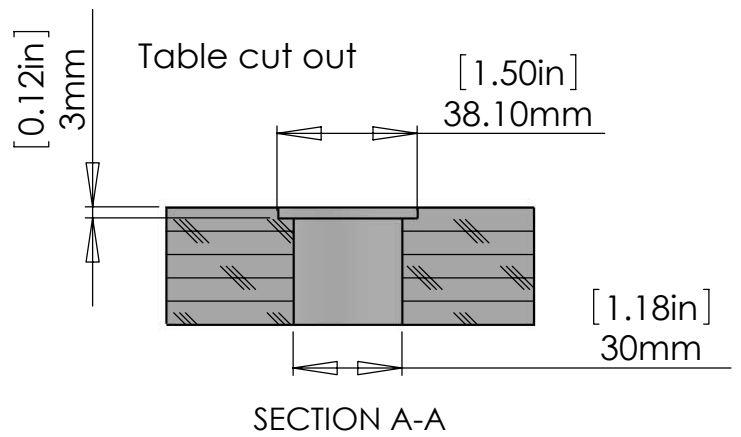

[0.51in]
13mm

[1.48in]
Ø37.50mm

[1.48in]
Ø37.50mm

[0.96in]
24.50mm

[0.12in]
3mm

[4.49in]
114mm

[4.37in]
111mm

[0.12in]
3mm

Table cut out

[1.50in]
38.10mm

[1.18in]
30mm

SECTION A-A

PROPRIETARY AND CONFIDENTIAL

THE INFORMATION CONTAINED IN THIS DRAWING IS THE SOLE PROPERTY OF CLOCKAUDIO LTD. ANY REPRODUCTION IN PART OR AS A WHOLE WITHOUT THE WRITTEN PERMISSION OF CLOCKAUDIO LTD IS PROHIBITED.

CLOCKAUDIO®

CRM 102-RF Flush

SIZE A	DWG. NO. 668	07/07/09
SCALE:1:2		SHEET 1 OF 1