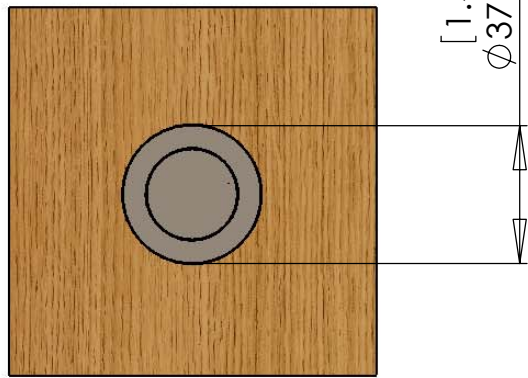

[0.51in]
13mm

[1.48in]
Ø37.50mm

[1.48in]
Ø37.50mm

[0.96in]
24.50mm

[0.12in]
3mm

[4.49in]
114mm

[4.37in]
111mm

[0.12in]
3mm

Table cut out

[1.50in]
38.10mm

[1.18in]
30mm

SECTION A-A

PROPRIETARY AND CONFIDENTIAL

THE INFORMATION CONTAINED IN THIS DRAWING IS THE SOLE PROPERTY OF CLOCKAUDIO LTD. ANY REPRODUCTION IN PART OR AS A WHOLE WITHOUT THE WRITTEN PERMISSION OF CLOCKAUDIO LTD IS PROHIBITED.