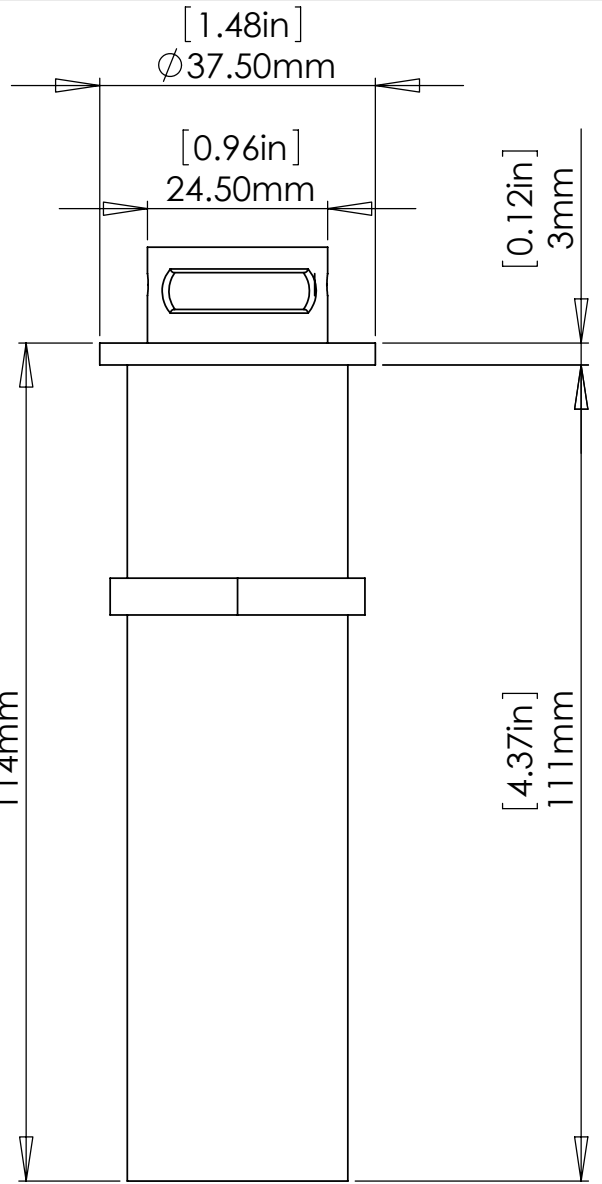

[0.51in]
13mm

[1.48in]
Ø37.50mm

[1.48in]
Ø37.50mm

[0.96in]
24.50mm

[0.12in]
3mm

[4.49in]
114mm

[4.37in]
111mm

[0.12in]
3mm

Table cut out

[1.50in]
38.10mm

[1.18in]
30mm

SECTION A-A

PROPRIETARY AND CONFIDENTIAL

THE INFORMATION CONTAINED IN THIS DRAWING IS THE SOLE PROPERTY OF CLOCKAUDIO LTD. ANY REPRODUCTION IN PART OR AS A WHOLE WITHOUT THE WRITTEN PERMISSION OF CLOCKAUDIO LTD IS PROHIBITED.

CLOCKAUDIO®

CRM 102-RF Flush

SIZE A	DWG. NO. 668	07/07/09
SCALE:1:2		SHEET 1 OF 1